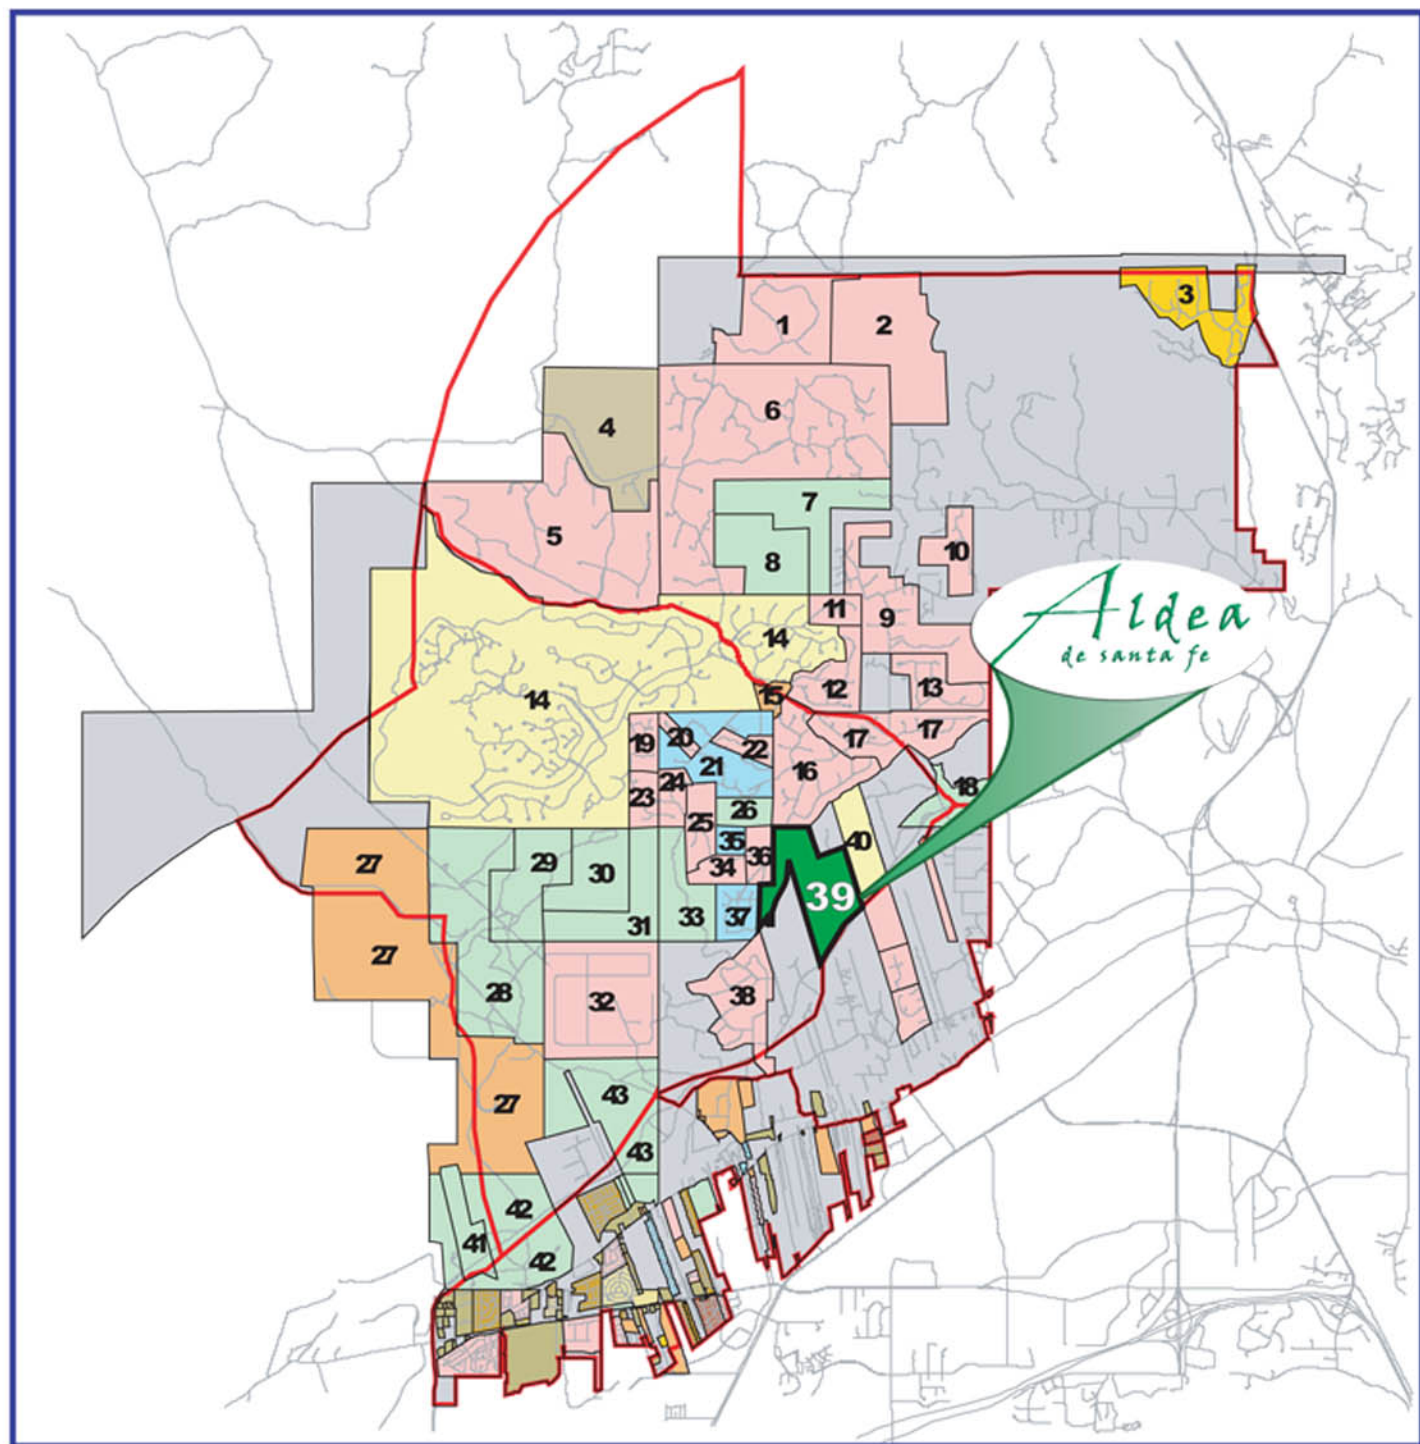

TRES ARROYOS / WEST LAS CAMPANAS / LAS TIERRA SUBREGIONS
 NF LAND HOLDINGS

Colors are used to distinguish between the subdivision locations only and have no other meaning.

- | | | |
|------------------------------|---------------------------------|--|
| 1 Las Dos | 15 Plazuelas de la Tierra | 29 Baca Tract (Northeast) |
| 2 Rancho Oso Loco | 16 Las Campanas East | 30 Chapman Tract |
| 3 Casas de San Juan | 17 Tierra del Oro | 31 Menyert Tract |
| 4 Santa Fe Ranch | 18 Santa Fe Center | 32 Pinon Hills / West Alameda Ranchettes |
| 5 La Tierra Nueva | 19 El Prado | 33 Hager Tract |
| 6 La Tierra | 20 Cielo Azul | 34 La Vida |
| 7 Rounseville Tract | 21 Arroyo Calabasas | 35 Cuatro Diez |
| 8 Crystal Incorporated Tract | 22 Vallecita de la Tierra | 36 La Mirada |
| 9 Vista del Monte | 23 Los Suenos | 37 Sierra Azul |
| 10 Sundance Estates | 24 Sonrisa | 38 Puesta del Sol |
| 11 Colinas Verdes | 25 La Serena | 39 Aldea de Santa Fe |
| 12 Salva Tierra | 26 Love Family Tract | 40 Anasazi Hills |
| 13 La Mariposa | 27 Municipal Recreation Complex | 41 Baca Tract (South) |
| 14 Las Campanas West | 28 King Brothers Tract | 42 State Trust Land (Southwest) |
| | | 43 State Trust Land (Northeast) |